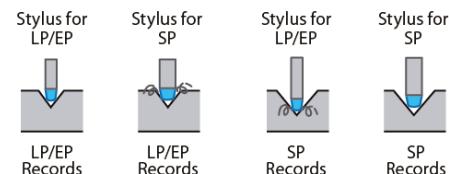

Supplemental to New Product Information (SNPI)

TEAC

- **Bright and Easy-to-read LC-Display**

For better visibility, the display employs a bright LC-Display with digital clock. You are able to change its brightness if necessary with the dimmer.

The LP-P1000 also employs an On/Off Timer allowing users to select the playback source of your choice (CD/AM/FM/Buzzer) volume level for wake up, and max 90 minutes sleep timer.

- **AUX Audio Output allows the LP-P1000 to be used as an external turntable unit**

- **Replacement Stylus Available for SP Records (Sold Separately)**

In order to prevent unnecessary attrition, or maintain accurate tracking on SP records, TEAC provides a replacement stylus tailored to the differing groove widths for SP records.