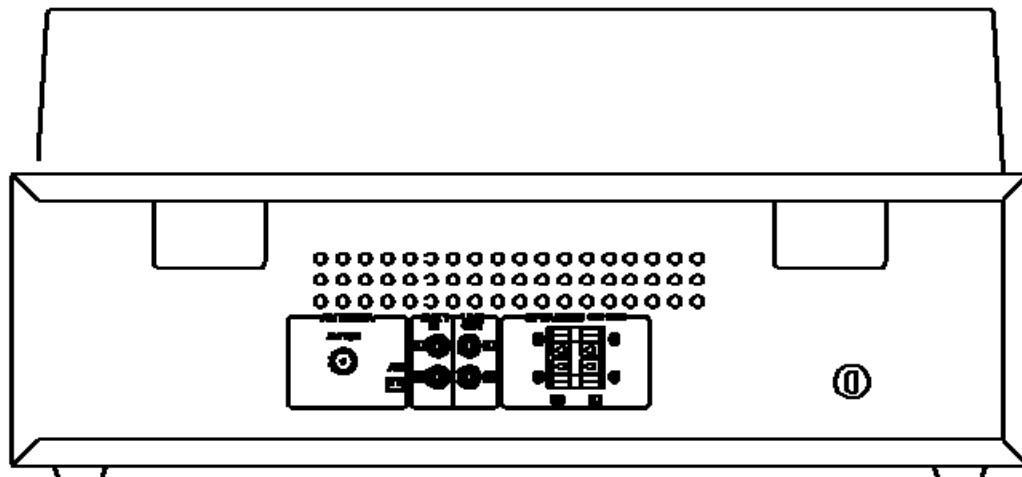

Signal-to-Noise Ratio	>80dB

Headphone Output

PHONES	1/8" (3.5 mm) Stereo Mini Jack

Speaker section

Enclosure Type	Rear Bass-reflex Type
Speaker Units	38 mm
	100 mm
Impedance	6 ohms

General

Operating Power	AC120V, 60 Hz (US/Canada) AC230V, 50 Hz (UK/Europe)

Power Consumption	25 W

Overall Dimension

Main Unit	460W x 215H x 380D mm / 6.6 kg 18.1"W x 8.5"H x 15.0"D / 15.0 lbs./each

Speaker	150W x 250H x 230D / 2.8 kg 5.9"W x 9.9"H x 9.1"D / 6.2 lbs./each

Turntable section

Motor	DC Servo Motor
Drive Type	Belt Drive
Supported Speed	33-1/3, 45, 78 RPM
Wow and Flutter	0.25 % (JIS WTD)
Signal-to-Noise Ratio	>50 dB (IHF-A)
Cartridge	Ceramic Stereo Type
Stylus	STL-103 (Sapphire, for LP/EP)

Accessories

Speaker x 2
Remote Control (RC-1312)
Batteries for Remote (AA x 2)
Adapter for EP,
Turntable Cover, Hinge x 2
Rubber Mat for Turntable Platter
AM Antenna, FM Antenna Cable
Stereo Mini Plug Cable
Speaker Cables (3m/10ft) x 2
Owner's Manual (Warranty Card)

Tuner section

Tuner type	PLL Synthesized Tuner
Frequency Range	
AM	530 kHz to 1,720 kHz
FM	87.5 MHz to 108.0 MHz
Number of Presets	20 AM + 20 FM

Amplifier section

Output Power	25W + 25W

Option

Stylus	STL-103 (Sapphire, for LP/EP 3 pcs) SPL-102 (Diamond, for SP, 2 pcs.)

■ Rear Panel

□ This document contains pre-release information which should not be released to the public before the "Launching Date". Specifications and contents are subject to change without notice. Please check the TEAC website or TCJ sales department for the latest information, before you publish the information to the public.