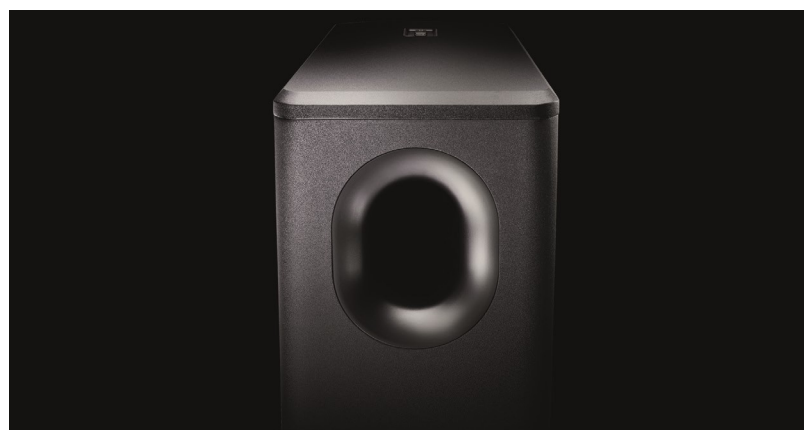

HEOS SUBWOOFER

BOOST THE BASS.

The HEOS Subwoofer adds seismic bass to all your sound - wirelessly. With its powerful amplification and optimised drivers, this wireless subwoofer works with the entire HEOS range, from any HEOS speaker to HEOS Bar, HEOS AVR, HEOS Amp and HEOS Link.

2.1 speaker setup

5.1 speaker setup

ALWAYS A PERFECT MATCH.

You can combine the HEOS Subwoofer with another wireless HEOS speaker to give your sound more depth. Alternatively, you can pair it with the HEOS Bar and two HEOS speakers as rear channels. You'll get a fully wireless 5.1 cinema surround sound experience.

CLEAR AND DISTINCT BASS.

Two custom-made 5-1/4inch drive units in combination with sophisticated class D amplification deliver clean and clear, yet punchy bass. The proprietary DSP algorithms of the HEOS Subwoofer provide optimised low frequency response across the entire dynamic range. Within the HEOS App, you will find advanced settings for different configurations, like the dialogue enhancer and night mode features, which are integrated in the HEOS Bar. If used together, this wireless subwoofer automatically adapts to your settings.

MOOD:MIX

tunein

TIDAL

napster.

DEEZER

SPECIFICATIONS

Controls & Indicators: Volume Up/Down (+, -), Mute, Mute LED indicator

Product Finish: Black