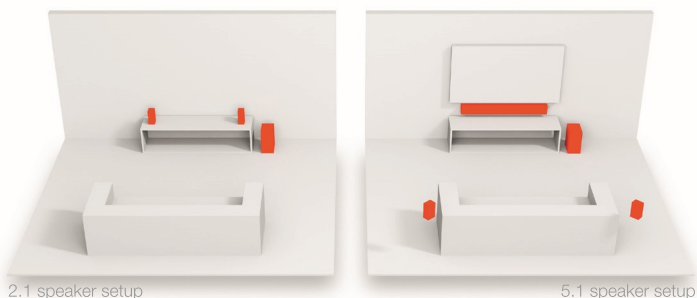

HEOS SUBWOOFER

BOOST THE BASS.

The HEOS Subwoofer adds seismic bass to all your sound - wirelessly. With its powerful amplification and optimised drivers, this wireless subwoofer works with the entire HEOS range, from any HEOS speaker to HEOS Bar, HEOS AVR, HEOS Amp and HEOS Link.

2.1 speaker setup

5.1 speaker setup

ALWAYS A PERFECT MATCH.

You can combine the HEOS Subwoofer with another wireless HEOS speaker to give your sound more depth. Alternatively, you can pair it with the HEOS Bar and two HEOS speakers as rear channels. You'll get a fully wireless 5.1 cinema surround sound experience.

CLEAR AND DISTINCT BASS.

Two custom-made 5-1/4inch drive units in combination with sophisticated class D amplification deliver clean and clear, yet punchy bass. The proprietary DSP algorithms of the HEOS Subwoofer provide optimised low frequency response across the entire dynamic range. Within the HEOS App, you will find advanced settings for different configurations, like the dialogue enhancer and night mode features, which are integrated in the HEOS Bar. If used together, this wireless subwoofer automatically adapts to your settings.

PERFECT SOUND MADE SIMPLE.

Setup of the HEOS Subwoofer takes a matter of minutes. Simply connect it to your home network and any other HEOS devices and you can experience dramatic bass instantly. Control all your sound via the HEOS App. It's really as simple as that.